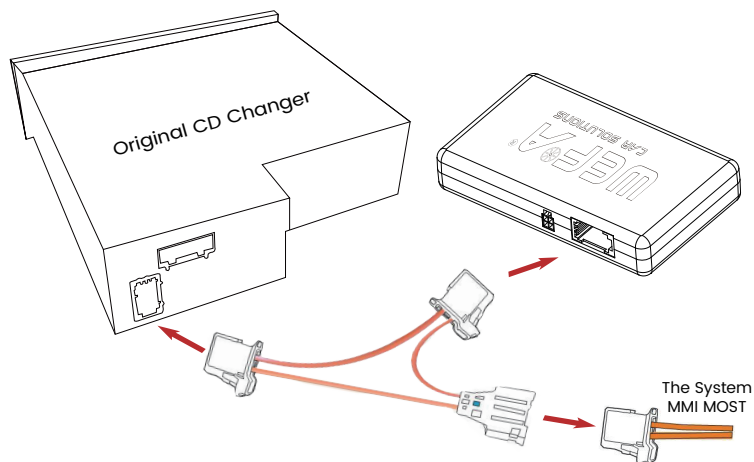

## 1. Introduction

The WF-608 MOST Series lets you connect Bluetooth devices to your original car radio, providing High quality music playback and simple menu based control through your radio. It can also provide you A2DP music streaming and hands free functions which integrates to your original steering wheel buttons.

## 2. Package Content

- Wefa Most Module
- Optical cable kit (MOST)
- Power harness
- Microphone

## 4. Bluetooth Streaming

Wefa Most Interface lets you connect your Phone to your original car audio, providing music playback and menu based control through your vehicle's entertainment system, using the original controls of the car stereo.